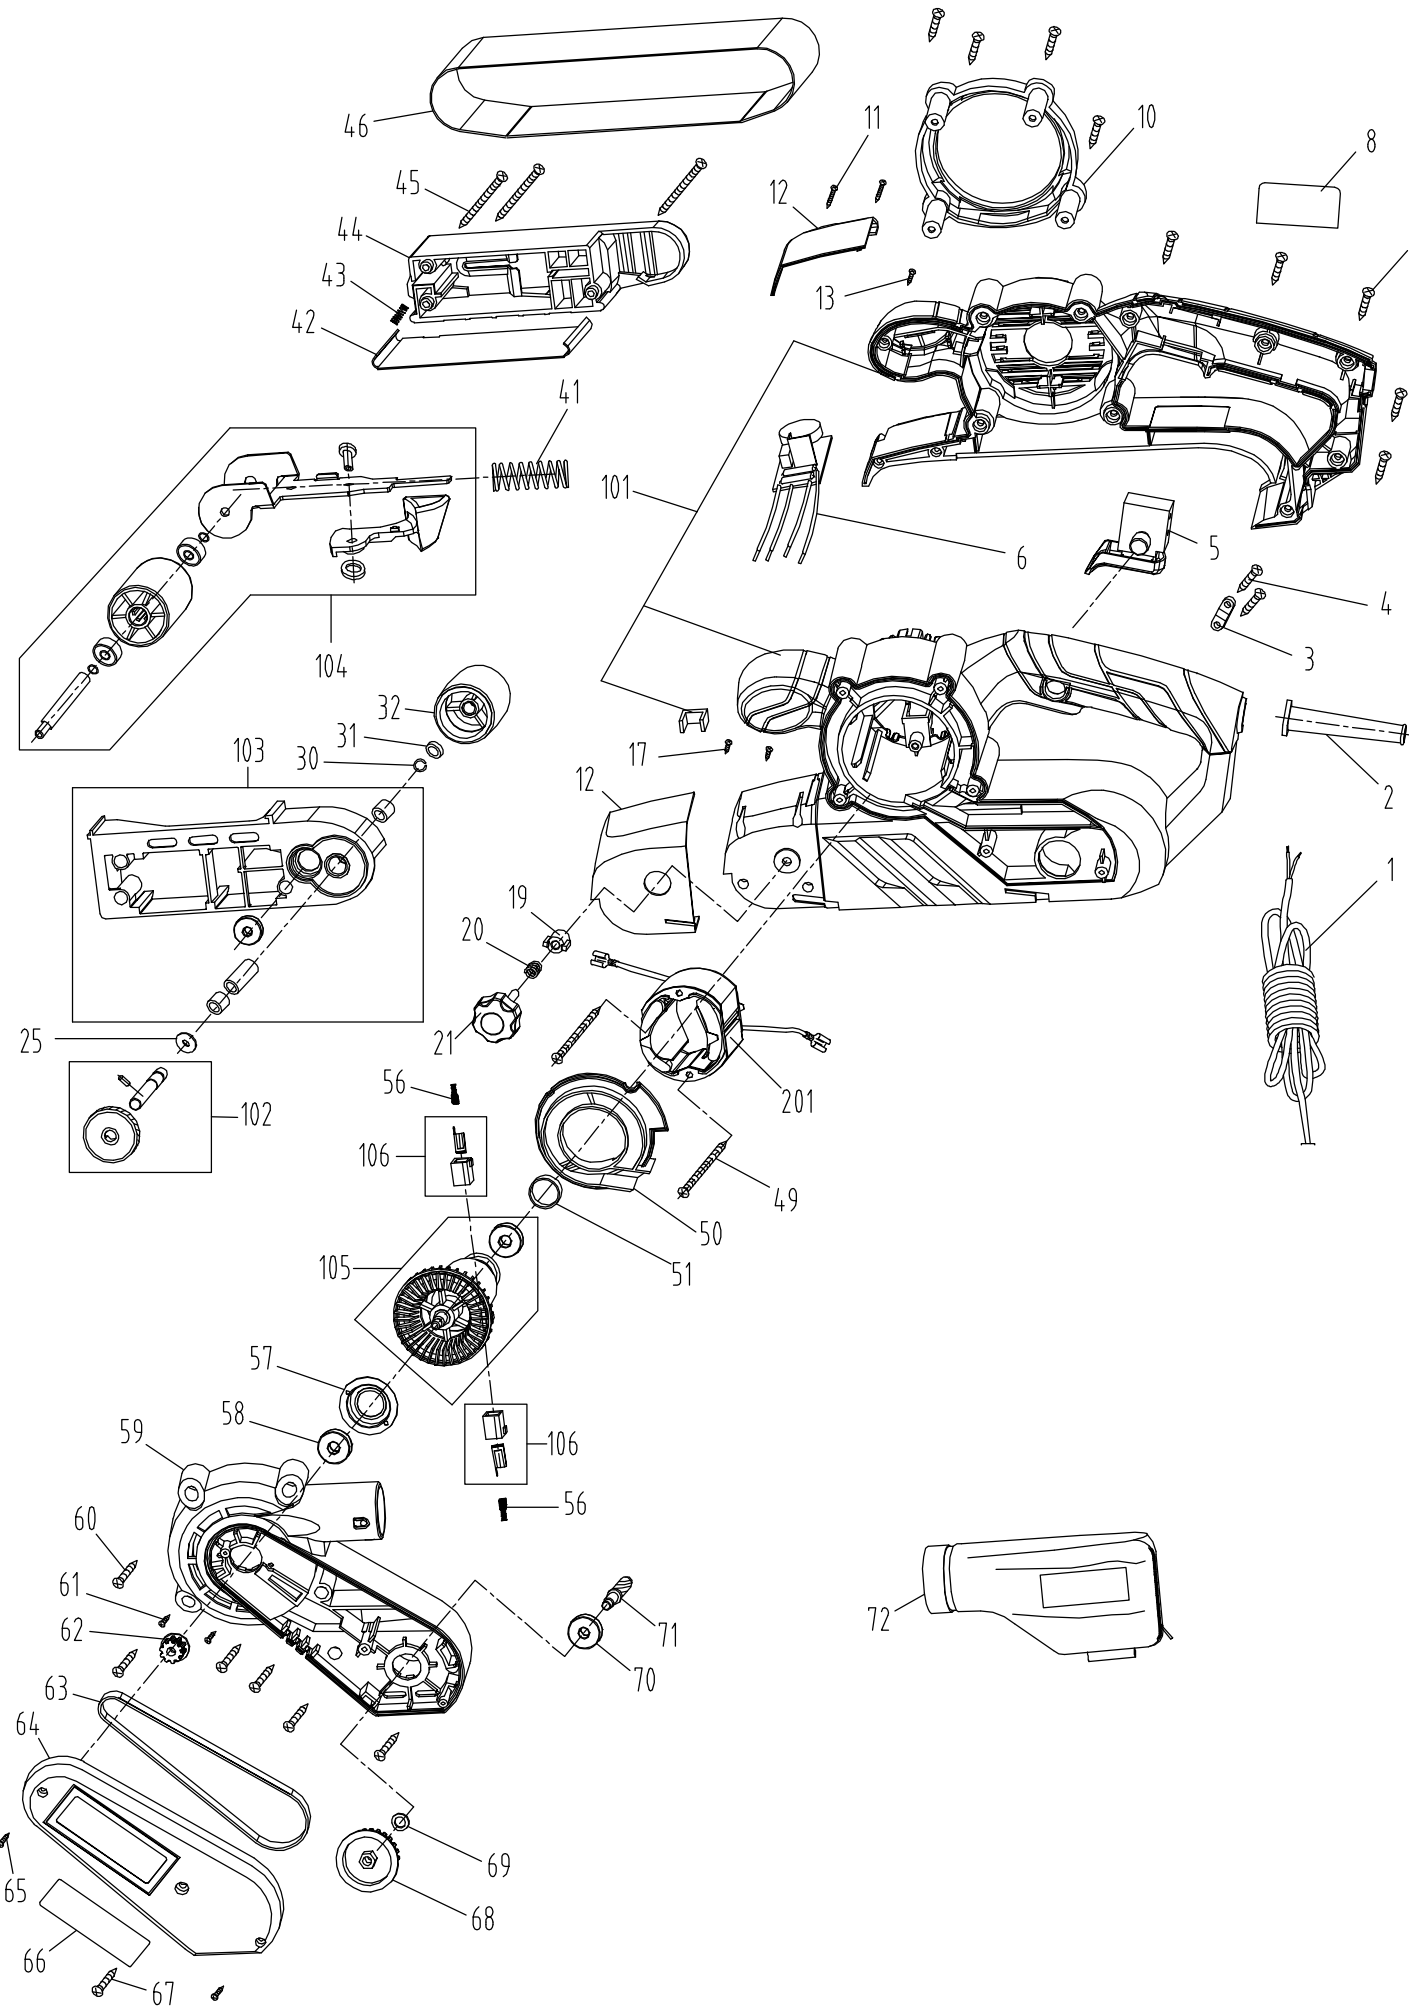

DX48

Version:00
Date:200402

Model No	Position No	Material No	Description	QTY	Remarks	Recommended order ratio	Serial No
DX48	1	60070138	Power Cord	1	for BR	1%	
DX48	1	60070140	Power Cord	1	for AR	1%	
DX48	1	60059248	Power Cord	1	for EU,AE-VDE	1%	
DX48	1	60068668	Power Cord	1	for RU	1%	
DX48	1	60067012	Power Cord	1	for AE-BS,UK	1%	
DX48	2	60059249	Cable Protector	1			
DX48	3	60059250	Cable Clamp	1			
DX48	4	60059251	Screw	2			
DX48	5	60059252	Switch	1		5%	
DX48	6	60059253	PCB	1		5%	
DX48	7	60059254	Screw	9			
DX48	8	60059255	Rated Label	1			
DX48	10	60059256	Housing Cover	1			
DX48	11	60059257	Screw	2			
DX48	12	60059258	Rear Cover(Left/Right)	1			
DX48	13	60059259	Screw	1			
DX48	17	60059260	Screw	2			
DX48	19	60059261	Pillar	1			
DX48	20	60059262	Spring	1			
DX48	21	60059263	Belt Adjustment Knob	1			
DX48	25	60059264	Washer	1			
DX48	30	60059265	Spring Washer	1			
DX48	31	60059266	Washer	1			
DX48	32	60059267	Driven Pulley	1		3%	
DX48	41	60059268	Spring	1			
DX48	42	60059269	Base Plate	1		5%	
DX48	43	60059270	Spring	1			
DX48	44	60059271	Holder Of Support	1			
DX48	45	60059272	Screw	3			
DX48	46	60059273	Sand Belt	1		5%	
DX48	49	60059274	Screw	2			
DX48	50	60059275	Fan Guide	1			
DX48	51	60059276	Bearing Sleeve	1			
DX48	56	60059277	Carbon Brush(Pair)	1		5%	
DX48	57	60059278	Bearing Cover	1			
DX48	58	60059279	Bearing	1		5%	
DX48	59	60059280	Left Housing	1			
DX48	60	60059281	Screw	6			
DX48	61	60059282	Screw	2			
DX48	62	60059283	Timing Gear	1		1%	
DX48	63	60059284	Belt	1		3%	
DX48	64	60059285	Belt Cover	1			
DX48	65	60059286	Screw	2			
DX48	66	60059287	Brand label	1			
DX48	67	60059288	Screw	1			
DX48	68	60059289	Timing Gear	1		1%	
DX48	69	60059290	Washer	1			
DX48	70	60059291	Bearing	1		3%	
DX48	71	60059292	Spindle With Gear	1			
DX48	72	60059293	Dust Bag	1		1%	
DX48	101	60059294	Right Housing Set	1			
DX48	102	60059295	Gear shaft Set	1		3%	
DX48	103	60059296	Holder Of Support Set	1		1%	
DX48	104	60059297	Driven Pulley set	1		1%	
DX48	105	60059298	Rotor set	1		3%	
DX48	106	60059299	Brush Holder Set	2		3%	
DX48	201	60059300	Stator Set	1		3%	